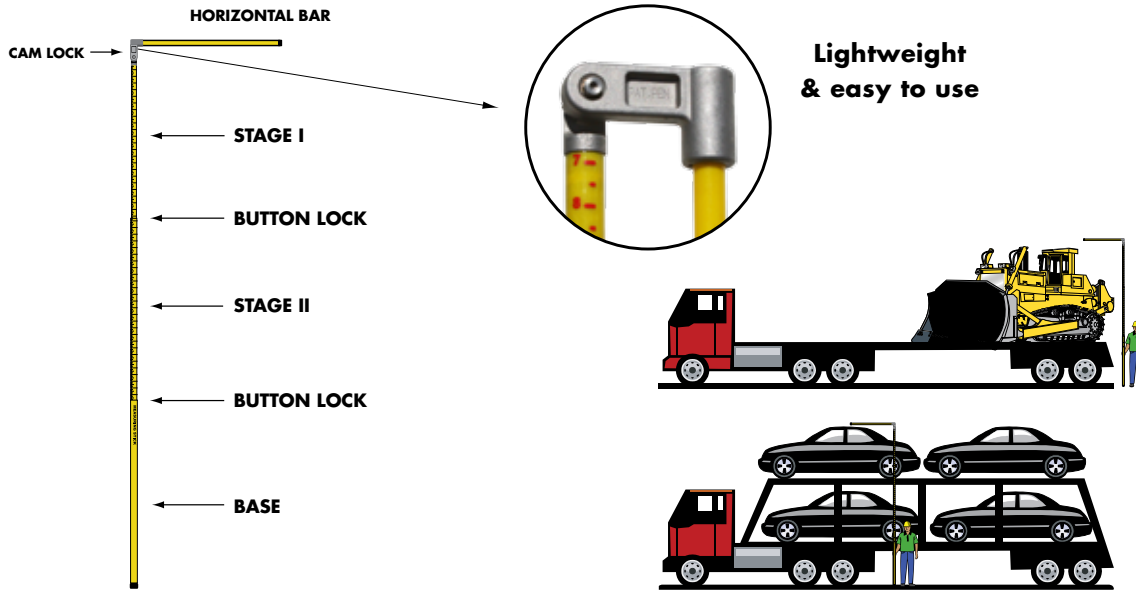

**15' LOAD MEASURING STICK**

Safetruck's load measuring stick has a 4' locking fold up horizontal bar for measuring the vertical height of a load, or it may be used for measuring access clearance. Extends to 15', and has an easy-to-read scale in 1/2" increments. This three section, all fiberglass, telescoping pole will save you time and worry. Great for heavy haulers, automobile transports and law enforcement.

**27' MEASURING POLE**

This Measuring Pole is great when you want to measure from the ground for access clearance. Exact measurements of up to 27 feet are conveniently read on the height indicator. The height indicator is mounted to the bottom tier so it remains where measurements can be easily read.

- Rugged fiberglass construction with excellent tensile strength.
- Compact and easy carrying: Only 56" long when closed.
- Lightweight: Less than 5 pounds for easy carrying.
- Smooth telescoping movement with friction clamps for no-slip extension.
- 7 self locking sections for quick and easy use.
- Bright yellow color for safety.
- Comes with carrying case.

This measuring pole has Great for checking the access clearance of bridges, overhangs, branches, etc.

**27 FEET**

Lightweight, durable, and easy to use.

Compact & Easy to Carry