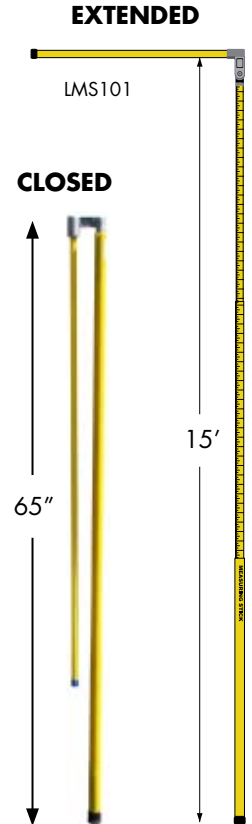

**15' LOAD MEASURING STICK**

Safetruck's load measuring stick has a 4' locking fold up horizontal bar for measuring the vertical height of a load, or it may be used for measuring access clearance. Extends to 15', and has an easy-to-read scale in 1/2" increments. This three section, all fiberglass, telescoping pole will save you time and worry. Great for heavy haulers, automobile transports and law enforcement.

**27' MEASURING POLE**

This Measuring Pole is great when you want to measure from the ground for access clearance. Exact measurements of up to 27 feet are conveniently read on the height indicator. The height indicator is mounted to the bottom tier so it remains where measurements can be easily read.

- Rugged fiberglass construction with excellent tensile strength.
- Compact and easy carrying: Only 56" long when closed.
- Lightweight: Less than 5 pounds for easy carrying.
- Smooth telescoping movement with friction clamps for no-slip extension.
- 7 self locking sections for quick and easy use.
- Bright yellow color for safety.
- Comes with carrying case.

This measuring pole has Great for checking the access clearance of bridges, overhangs, branches, etc.

**27 FEET**

Lightweight, durable, and easy to use.

Compact & Easy to Carry