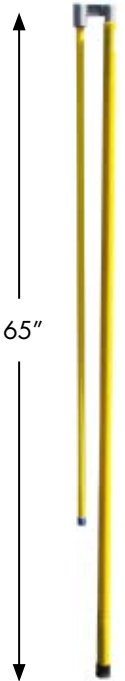

FULL INVENTORY OF WOOD SIGNS CAN BE FOUND ON PAGE 13.

CWS204PC 12" x 60" OVERSIZE LOAD

CWD204PC 12" x 60" TWO-SIDED OVERSIZE LOAD

CWS204 12" x 72" OVERSIZE LOAD

CWD204 12" x 72" TWO-SIDED OVERSIZE LOAD

NPC110480CA 10" x 48" TWO-SIDED OVERSIZE 8" TEXT

NPC110459CA 13.5" x 34" TWO-SIDED OVERSIZE 8" TEXT

SS101 STOP/STOP

SS100 STOP/SLOW

STOP/SLOW PADDLES

18" paddles made from durable masonite material.

CLOSED

LOAD MEASURING STICK

Safetruck's load measuring stick has a 4' locking fold up horizontal bar. It is a quick, accurate and easy way to measure your load height.

(See Page 26 for more details)

NYS101 12" x 12" SOLD AS A PAIR

N.Y STATE ESCORT MAGNET

Required for escorts and pilot cars in New York. Printed on .030" magnetic sheeting and diecut to shape.

D720 2" x 12"

D722 2" x 12"

FXI-2 2" x 12"

FXI-1 4.5" x 6.75"

D740 2.25" x 4"

SAFETY VESTS

See page 16 for full selection of vests.